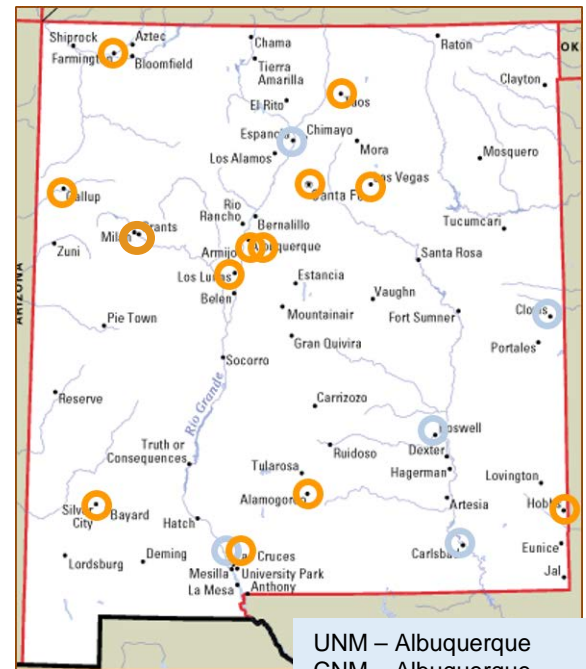

1. implementing a common nursing curriculum and
2. building partnerships between universities and community colleges to offer the bachelor's degree on community college campuses.

NMNEC HISTORY

In 2014, the pre-licensure BSN degree was offered in two state-funded universities (UNM and NMSU). Because of the efforts of the consortium, today, the BSN-degree option is offered in thirteen schools (2018) in all four quadrants of the state. In the coming years, this opportunity will be available in all eighteen state-funded nursing programs.

- UNM – Albuquerque
- CNM – Albuquerque
- NMJC – Hobbs
- SJC – Farmington
- NMSU – Las Cruces
- NMSU-A – Alamogordo
- NMSU-G – Grants
- SFCC – Santa Fe
- CCC – Clovis
- WNMU – Silver City
- UNM-T – Taos
- UNM-G – Gallup
- LCC – Las Vegas
- UNM-V – Los Lunas
- ENMU-R – Roswell
- NNMC – Española
- NMSU-C – Carlsbad
- DACC – Las Cruces