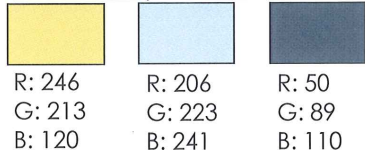

Style Sheet - NMNEC

Primary Colors

COLOR BREAKDOWN YOU SENT ME

Secondary Colors

RGB - WEB / INTERNET / MONTITOR COLORS

R 228
G 146
B 29

I MADE HESE
COLORS ON MY
SYSTEM BASED
ON YOUR
FORMULA
ABOVE FOR MY
REFERENCE SO
I CAN CONVERT
AND MATCH
THEM.

R 228
G 146
B 29

R 246
G 213
B 120

R 206
G 223
B 241

R 50
G 89
B 110

CMYK (CYAN, MATENTA, YELLOW AND BLACK - PRINTING INK COLORS)

C 9
M 48
Y 100
K 0

C 64
M 29
Y 18
K .01

C 3.5
M 14
Y 64
K 0