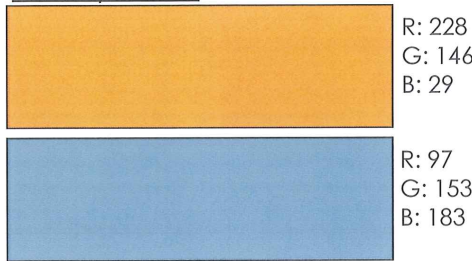

Style Sheet - NMNEC

Primary Colors

COLOR BREAKDOWN YOU SENT ME

Secondary Colors

RGB - WEB / INTERNET / MONTITOR COLORS

R 228
G 146
B 29

I MADE HESE
COLORS ON MY
SYSTEM BASED
ON YOUR
FORMULA
ABOVE FOR MY
REFERENCE SO
I CAN CONVERT
AND MATCH
THEM.

R 228
G 146
B 29

R 246
G 213
B 120

R 206
G 223
B 241

R 50
G 89
B 110

CMYK (CYAN, MATENTA, YELLOW AND BLACK - PRINTING INK COLORS)

C 9
M 48
Y 100
K 0

C 64
M 29
Y 18
K .01

C 3.5
M 14
Y 64
K 0